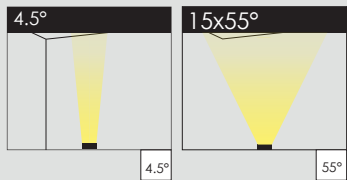

VistaLED Projector

Features

- Designed for illuminating structures and building facades
- Premium Grade CREE LED
- 4.5° Symmetric beam angle or 15x55° to the application demand
- Operating ambient temperature -25° to +60°C
- 50,000 hours Lamp life at 50°C
- Housing in 6063 aluminum alloy
- Tempered glass diffuser
- DMX512 Compatible for RGB version

LENS OPTIONS

LUMINAIRE CODE AND DETAILS

. All of the measurements for product are in mm.

Code	Power	Luminous Flux	Voltage	LED Qty.
VLP85	85Watt	6800lm@4000K	AC100-240V	54 Pcs
VLP85RGB	85Watt	-	AC100-240V	54 Pcs