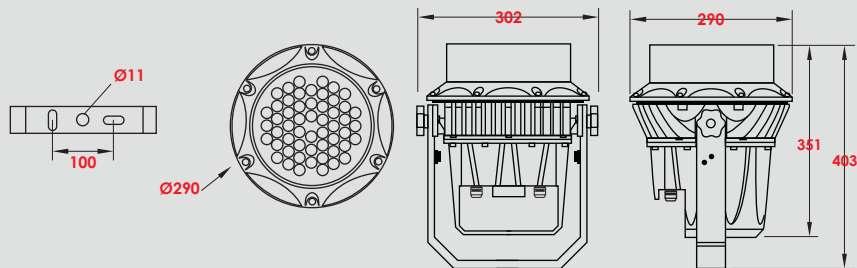

VistaLED Projector

Features

- Designed for illuminating structures and building facades
- Premium Grade CREE LED
- 4.5° Symmetric beam angle or 15x55° to the application demand
- Operating ambient temperature -25° to +60°C
- 50,000 hours Lamp life at 50°C
- Housing in 6063 aluminum alloy
- Tempered glass diffuser
- DMX512 Compatible for RGB version

LENS OPTIONS

LUMINAIRE CODE AND DETAILS

. All of the measurements for product are in mm.

Code	Power	Luminous Flux	Voltage	LED Qty.
VLP85	85Watt	6800lm@4000K	AC100-240V	54 Pcs
VLP85RGB	85Watt	-	AC100-240V	54 Pcs