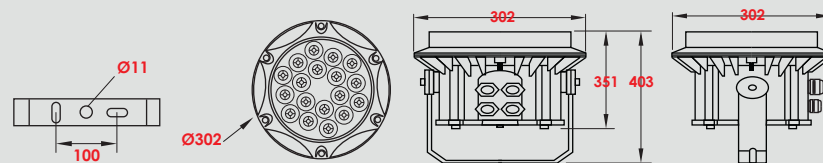

VistaLED Projector

Features

- Designed for illuminating structures and building facades
- Premium Grade CREE LED
- 4.5° Symmetric beam angle or 15x55° to the application demand
- Operating ambient temperature -25° to +60°C
- 50,000 hours Lamp life at 50°C
- Housing in 6063 aluminum alloy
- Tempered glass diffuser
- DMX512 Compatible for RGB version

LENS OPTIONS

LUMINAIRE CODE AND DETAILS

. All of the measurements for product are in mm.

Code	Power	Luminous Flux	Voltage	LED Qty.
VLP46	46Watt	3680lm@4000K	AC100-240V	18 Pcs
VLP46RGB	46Watt	-	AC100-240V	18 Pcs

CRI
80
.C8

IP Rating
67
.67

LED Colours

3000.30	Red	.RD
3500.35	Amber	.AM
4500.45	Green	.GN
6500.65	Blue	.BL
8000.80	RGB	.RGB