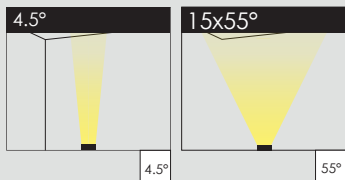

## Features

- Designed for illuminating structures and building facades
- Premium Grade CREE LED
- 4.5° Symmetric beam angle or 15x55° to the application demand
- Operating ambient temperature -25° to +60°C
- 50,000 hours Lamp life at 50°C
- Housing in 6063 aluminum alloy
- Tempered glass diffuser
- DMX512 Compatible for RGB version

## LUMINAIRE CODE AND DETAILS

. All of the measurements for product are in mm.

Code	Power	Luminous Flux	Voltage	LED Qty.
VLP46	46Watt	3680lm@4000K	AC100-240V	18 Pcs
VLP46RGB	46Watt	-	AC100-240V	18 Pcs

**CRI**  
80  
.C8