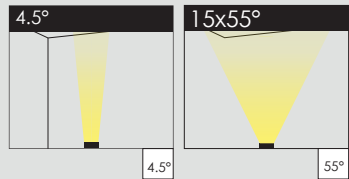

VistaLED Projector

Features

- Designed for illuminating structures and building facades
- Premium Grade CREE LED
- 4.5° Symmetric beam angle or 15x55° to the application demand
- Operating ambient temperature -25° to +60°C
- 50,000 hours Lamp life at 50°C
- Housing in 6063 aluminum alloy
- Tempered glass diffuser
- DMX512 Compatible for RGB version

LENS OPTIONS

LUMINAIRE CODE AND DETAILS

. All of the measurements for product are in mm.

Code	Power	Luminous Flux	Voltage	LED Qty.
VLP31	31Watt	2480lm@4000K	AC100-240V	12 Pcs
VLP31RGB	31Watt	-	AC100-240V	12 Pcs