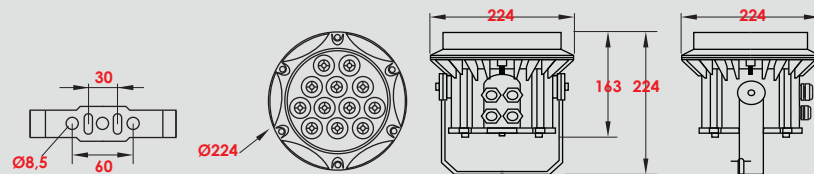

VistaLED Projector

Features

- Designed for illuminating structures and building facades
- Premium Grade CREE LED
- 4.5° Symmetric beam angle or 15x55° to the application demand
- Operating ambient temperature -25° to +60°C
- 50,000 hours Lamp life at 50°C
- Housing in 6063 aluminum alloy
- Tempered glass diffuser
- DMX512 Compatible for RGB version

LENS OPTIONS

LUMINAIRE CODE AND DETAILS

. All of the measurements for product are in mm.

Code	Power	Luminous Flux	Voltage	LED Qty.
VLP31	31Watt	2480lm@4000K	AC100-240V	12 Pcs
VLP31RGB	31Watt	-	AC100-240V	12 Pcs