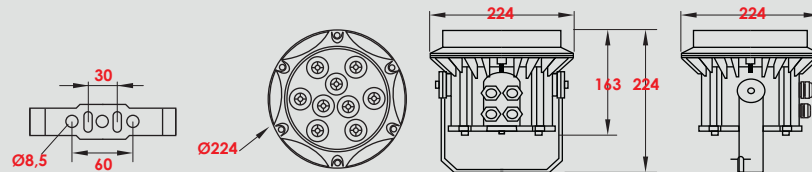

VistaLED Projector

Features

- Designed for illuminating structures and building facades
- Premium Grade CREE LED
- 4.5° Symmetric beam angle or 15x55° to the application demand
- Operating ambient temperature -25° to +60°C
- 50,000 hours Lamp life at 50°C
- Housing in 6063 aluminum alloy
- Tempered glass diffuser
- DMX512 Compatible for RGB version

LENS OPTIONS

LUMINAIRE CODE AND DETAILS

. All of the measurements for product are in mm.

Code	Power	Luminous Flux	Voltage	LED Qty.
VLP24	24Watt	1920lm@4000K	AC100-240V	9 Pcs
VLP24RGB	24Watt	-	AC100-240V	9 Pcs