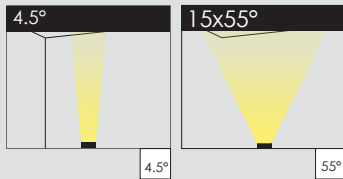

VistaLED Projector

Features

- Designed for illuminating structures and building facades
- Premium Grade CREE LED
- 4.5° Symmetric beam angle or 15x55° to the application demand
- Operating ambient temperature -25° to +60°C
- 50,000 hours Lamp life at 50°C
- Housing in 6063 aluminum alloy
- Tempered glass diffuser
- DMX512 Compatible for RGB version

LENS OPTIONS

LUMINAIRE CODE AND DETAILS

. All of the measurements for product are in mm.

Code	Power	Luminous Flux	Voltage	LED Qty.
VLP24	24Watt	1920lm@4000K	AC100-240V	9 Pcs
VLP24RGB	24Watt	-	AC100-240V	9 Pcs