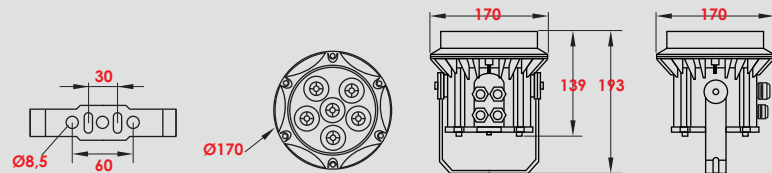

VistaLED Projector

Features

- Designed for illuminating structures and building facades
- Premium Grade CREE LED
- 4.5° Symmetric beam angle or 15x55° to the application demand
- Operating ambient temperature -25° to +60°C
- 50,000 hours Lamp life at 50°C
- Housing in 6063 aluminum alloy
- Tempered glass diffuser
- DMX512 Compatible for RGB version

LENS OPTIONS

LUMINAIRE CODE AND DETAILS

. All of the measurements for product are in mm.

Code	Power	Luminous Flux	Voltage	LED Qty.
VLP17	17Watt	1360lm@4000K	AC100-240V	6 Pcs
VLP17RGB	17Watt	-	AC100-240V	6 Pcs