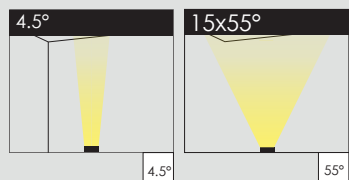

VistaLED Projector

Features

- Designed for illuminating structures and building facades
- Premium Grade CREE LED
- 4.5° Symmetric beam angle or 15x55° to the application demand
- Operating ambient temperature -25° to +60°C
- 50,000 hours Lamp life at 50°C
- Housing in 6063 aluminum alloy
- Tempered glass diffuser
- DMX512 Compatible for RGB version

LENS OPTIONS

LUMINAIRE CODE AND DETAILS

. All of the measurements for product are in mm.

Code	Power	Luminous Flux	Voltage	LED Qty.
VLP17	17Watt	1360lm@4000K	AC100-240V	6 Pcs
VLP17RGB	17Watt	-	AC100-240V	6 Pcs