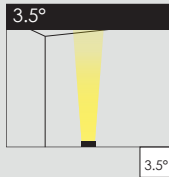

## Features

- Designed for illuminating structures and building facades
- Premium Grade CREE LED 140Lm/W
- 3.5° Beam angle resulting in 50Lux at 163m height and 102m for RGB version
- Operating ambient temperature -25° to +60°C
- 50,000 hours Lamp life at 50°C
- Extruded anodized aluminum housing and die-cast aluminum end caps
- Tempered glass diffuser
- DMX512 Compatible for RGB version

## LUMINAIRE CODE AND DETAILS

. All of the measurements for product are in mm.

Code	Power	Beam Angle	Voltage	LED Qty.	Length
<b>VLL160</b>	160W	3.5°	24VDC	72 Pcs	1080mm
<b>VLL160RGB</b>	160W	3.5°	24VDC	72 Pcs	1080mm