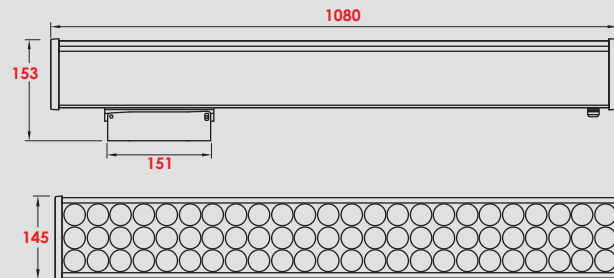

## Features

- Designed for illuminating structures and building facades
- Premium Grade CREE LED 140Lm/W
- 3.5° Beam angle resulting in 50Lux at 163m height and 102m for RGB version
- Operating ambient temperature -25° to +60°C
- 50,000 hours Lamp life at 50°C
- Extruded anodized aluminum housing and die-cast aluminum end caps
- Tempered glass diffuser
- DMX512 Compatible for RGB version

## LUMINAIRE CODE AND DETAILS

. All of the measurements for product are in mm.

Code	Power	Beam Angle	Voltage	LED Qty.	Length
<b>VLL160</b>	160W	3.5°	24VDC	72 Pcs	1080mm
<b>VLL160RGB</b>	160W	3.5°	24VDC	72 Pcs	1080mm