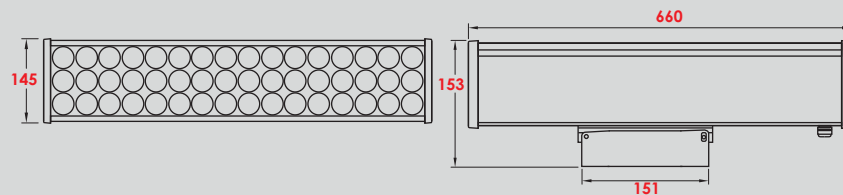

VistaLED Linear

Features

- Designed for illuminating structures and building facades
- Premium Grade CREE LED 140lm/W
- 3.5° Beam angle resulting in 50Lux at 132m height and 83m for RGB version
- Operating ambient temperature -25° to +60°C
- 50,000 hours Lamp life at 50°C
- Extruded anodized aluminum housing and die-cast aluminum end caps
- Tempered glass diffuser
- DMX512 Compatible for RGB version

LENS OPTIONS

LUMINAIRE CODE AND DETAILS

. All of the measurements for product are in mm.

Code	Power	Beam Angle	Voltage	LED Qty.	Length
VLL110	110Watt	3.5°	24VDC	48 Pcs	660mm
VLL110RGB	110Watt	3.5°	24VDC	48 Pcs	660mm