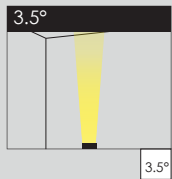

VistaLED Linear

Features

- Designed for illuminating structures and building facades
- Premium Grade CREE LED 140lm/W
- 3.5° Beam angle resulting in 50Lux at 132m height and 83m for RGB version
- Operating ambient temperature -25° to +60°C
- 50,000 hours Lamp life at 50°C
- Extruded anodized aluminum housing and die-cast aluminum end caps
- Tempered glass diffuser
- DMX512 Compatible for RGB version

LENS OPTIONS

LUMINAIRE CODE AND DETAILS

. All of the measurements for product are in mm.

Code	Power	Beam Angle	Voltage	LED Qty.	Length
VLL110	110Watt	3.5°	24VDC	48 Pcs	660mm
VLL110RGB	110Watt	3.5°	24VDC	48 Pcs	660mm