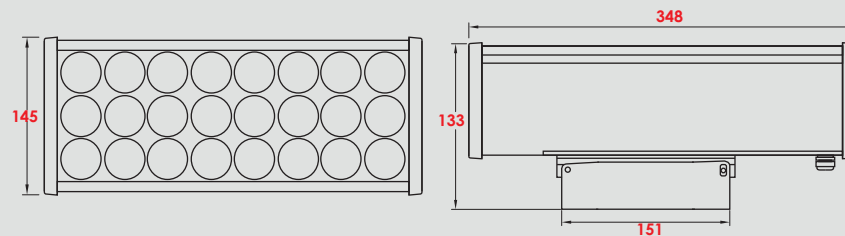

VistaLED Linear

Features

- Designed for illuminating structures and building facades
- Premium Grade CREE LED 140lm/W
- 3.5° Beam angle resulting in 50Lux at 94m height and 59m for RGB version
- Operating ambient temperature -25° to +60°C
- 50,000 hours Lamp life at 50°C
- Extruded anodized aluminum housing and die-cast aluminum end caps
- Tempered glass diffuser
- DMX512 Compatible for RGB version

LENS OPTIONS

LUMINAIRE CODE AND DETAILS

. All of the measurements for product are in mm.

Code	Power	Beam Angle	Voltage	LED Qty.	Length
VLL55	55W	3.5°	24VDC	24 Pcs	348mm
VLL55RGB	55W	3.5°	24VDC	24 Pcs	348mm