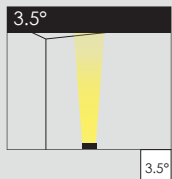

VistaLED Linear

Features

- Designed for illuminating structures and building facades
- Premium Grade CREE LED 140lm/W
- 3.5° Beam angle resulting in 50Lux at 94m height and 59m for RGB version
- Operating ambient temperature -25° to +60°C
- 50,000 hours Lamp life at 50°C
- Extruded anodized aluminum housing and die-cast aluminum end caps
- Tempered glass diffuser
- DMX512 Compatible for RGB version

LENS OPTIONS

LUMINAIRE CODE AND DETAILS

. All of the measurements for product are in mm.

Code	Power	Beam Angle	Voltage	LED Qty.	Length
VLL55	55W	3.5°	24VDC	24 Pcs	348mm
VLL55RGB	55W	3.5°	24VDC	24 Pcs	348mm