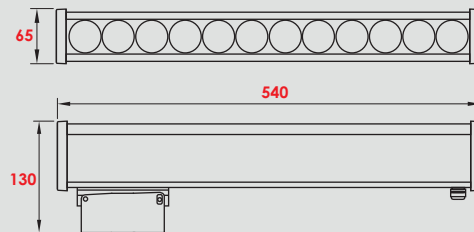

VistaLED Linear

Features

- Designed for illuminating structures and building facades
- Premium Grade CREE LED 140Lm/W
- 3.5° Beam angle resulting in 50Lux at 66m height and 41m for RGB version
- Operating ambient temperature -25° to +60°C
- 50,000 hours Lamp life at 50°C
- Extruded anodized aluminum housing and die-cast aluminum end caps
- Tempered glass diffuser
- DMX512 Compatible for RGB version

LENS OPTIONS

LUMINAIRE CODE AND DETAILS

. All of the measurements for product are in mm.

Code	Power	Beam Angle	Voltage	LED Qty.	Length
VLL28	28W	3.5°	24VDC	12 Pcs	540mm
VLL28RGB	28W	3.5°	24VDC	12 Pcs	540mm