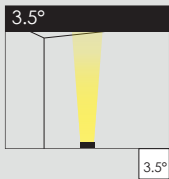

VistaLED Linear

Features

- Designed for illuminating structures and building facades
- Premium Grade CREE LED 140Lm/W
- 3.5° Beam angle resulting in 50Lux at 66m height and 41m for RGB version
- Operating ambient temperature -25° to +60°C
- 50,000 hours Lamp life at 50°C
- Extruded anodized aluminum housing and die-cast aluminum end caps
- Tempered glass diffuser
- DMX512 Compatible for RGB version

LENS OPTIONS

LUMINAIRE CODE AND DETAILS

. All of the measurements for product are in mm.

Code	Power	Beam Angle	Voltage	LED Qty.	Length
VLL28	28W	3.5°	24VDC	12 Pcs	540mm
VLL28RGB	28W	3.5°	24VDC	12 Pcs	540mm