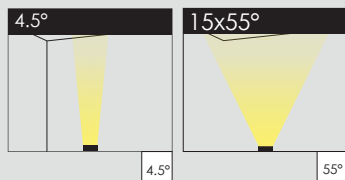

VistaLED Projector

Features

- Designed for illuminating structures and building facades
- Premium Grade CREE LED
- 4.5° Symmetric beam angle or 15x55° to the application demand
- Operating ambient temperature -25° to +60°C
- 50,000 hours Lamp life at 50°C
- Housing in 6063 aluminum alloy
- Tempered glass diffuser
- DMX512 Compatible for RGB version

LENS OPTIONS

LUMINAIRE CODE AND DETAILS

. All of the measurements for product are in mm.

Code	Power	Luminous Flux	Voltage	LED Qty.
VLP8.5	8.5Watt	680lm@4000K	AC100-240V	3 Pcs
VLP8.5RGB	8.5Watt	-	AC100-240V	3 Pcs