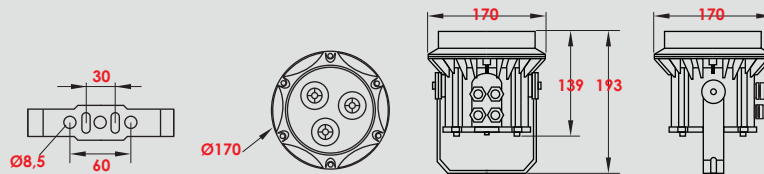

VistaLED Projector

Features

- Designed for illuminating structures and building facades
- Premium Grade CREE LED
- 4.5° Symmetric beam angle or 15x55° to the application demand
- Operating ambient temperature -25° to +60°C
- 50,000 hours Lamp life at 50°C
- Housing in 6063 aluminum alloy
- Tempered glass diffuser
- DMX512 Compatible for RGB version

LENS OPTIONS

LUMINAIRE CODE AND DETAILS

. All of the measurements for product are in mm.

Code	Power	Luminous Flux	Voltage	LED Qty.
VLP8.5	8.5Watt	680lm@4000K	AC100-240V	3 Pcs
VLP8.5RGB	8.5Watt	-	AC100-240V	3 Pcs