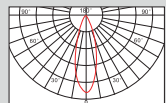

LENS OPTIONS

LUMINAIRE CODE AND DETAILS

. All of the measurements for product are in mm.

Code	Power	Output V.	CRI	I	Beam Angle
ISF1.05	5W	24V DC	80	180mA	20°/30°

LED 20°

Power	5W	5W
CCT	2700K	3000K
Efficacy	66lm/W	68lm/W

LED 30°

Power	5W	5W
CCT	2700K	3000K
Efficacy	59lm/W	61lm/W

CRI

80
.C8

IP Rating

20
.20

LED Colours

- 2700.27
- 3000.30