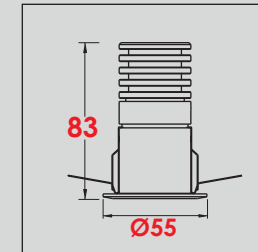

LENS OPTIONS

LUMINAIRE CODE AND DETAILS

. All of the measurements for product are in mm.

Code	Power	Output V.	CRI	I	Beam Angle
ISF1.05	5W	24V DC	80	180mA	20°/30°

LED 20°

Power	5W	5W
CCT	2700K	3000K
Efficacy	66lm/W	68lm/W

LED 30°

Power	5W	5W
CCT	2700K	3000K
Efficacy	59lm/W	61lm/W

CRI

80
.C8

IP Rating

20
.20

LED Colours

- 2700.27
- 3000.30