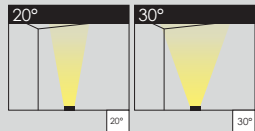

Intra Star Fixed Spot Light

Features

- Compact ceiling recessed fixed spot light
- Premium Grade LED COB chip
- Operating ambient temperature -25° to +50°C
- 50,000 hours Lamp life at 50°C
- High purity die-cast aluminum housing and heat sink
- Anti-Glare baffle Technology
- Electronic control gear
- Dimmable options available

LENS OPTIONS

LUMINAIRE CODE AND DETAILS

. All of the measurements for product are in mm.

Code	Power	Output V.	CRI	I	Beam Angle
ISF1.05	5W	24V DC	80	180mA	20°/30°

LED 20°

Power	5W	5W
CCT	2700K	3000K
Efficacy	66lm/W	68lm/W

LED 30°

Power	5W	5W
CCT	2700K	3000K
Efficacy	59lm/W	61lm/W

CRI

80
.C8

IP Rating

20
.20

LED Colours

- 2700.27
- 3000.30