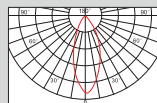

LENS OPTIONS

LUMINAIRE CODE AND DETAILS

. All of the measurements for product are in mm.

Code	Power	Output V.	CRI	I	Beam Angle
ISF1.05	5W	24V DC	80	180mA	20°/30°

LED 20°

Power	5W	5W
CCT	2700K	3000K
Efficacy	66lm/W	68lm/W

LED 30°

Power	5W	5W
CCT	2700K	3000K
Efficacy	59lm/W	61lm/W

CRI

80
.C8

IP Rating

20
.20

LED Colours

- 2700.27
- 3000.30