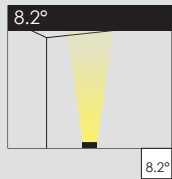

VistaLED Arc

Features

- Designed for illuminating windows frame cavity
- Premium Grade CREE LED
- 8.2° Specially designed lens to prevent light spills
- Operating ambient temperature -25° to +60°C
- 50,000 hours Lamp life at 50°C
- Die-cast aluminum housing
- Tempered glass diffuser

LENS OPTIONS

LUMINAIRE CODE AND DETAILS

. All of the measurements for product are in mm.

Code	Power	Luminous Flux	Voltage	LED Qty.
VLA6	3Watt	360lm@4000K	AC100-240V	2 Pcs

CRI
80
.C8

IP Rating
65
.65

LED Colours
● 3000.30
○ 4500.45
○ 6500.65