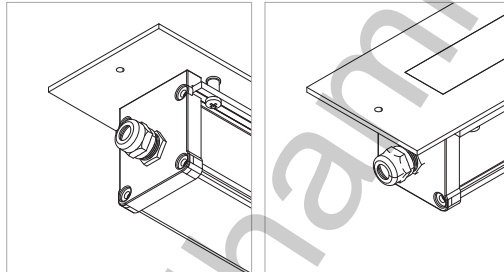

# Zeta-LED™

**Part No.** ZETA-L-24

**Product** Zeta-LED™ recessed indoor or outdoor luminaire, ideal for floors

- Features**
- Anodized Aluminium Profile
  - Cover available in polycarbon or tempered glass
  - Optional mounting shell
  - Available in light lengths 490mm, 890mm, 1290mm & 1690mm
  - Cool white to warm white and RGB options
  - Lens options available
  - Available in 16.7mm or 33.3mm pitch

## Mounting Options

ZETA-L-24  
Standard Mounting

ZETA-L-24  
Mounting Shelf