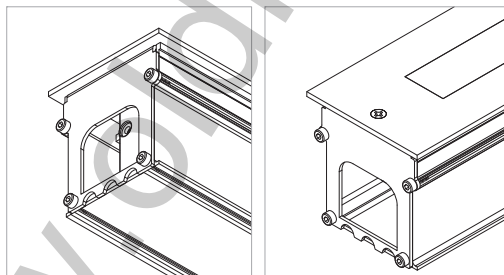

# Zeta-LED™

**Part No.** ZETA-L-24

**Product** Zeta-LED™ recessed indoor or outdoor luminaire, ideal for floors

- Features**
- Anodized Aluminium Profile
  - Cover available in polycarbon or tempered glass
  - Optional mounting shell
  - Available in light lengths 490mm, 890mm, 1290mm & 1690mm
  - Cool white to warm white and RGB options
  - Lens options available
  - Available in 16.7mm or 33.3mm pitch

## Mounting Options

ZETA-L-24  
Standard Mounting

ZETA-L-24  
Mounting Shelf